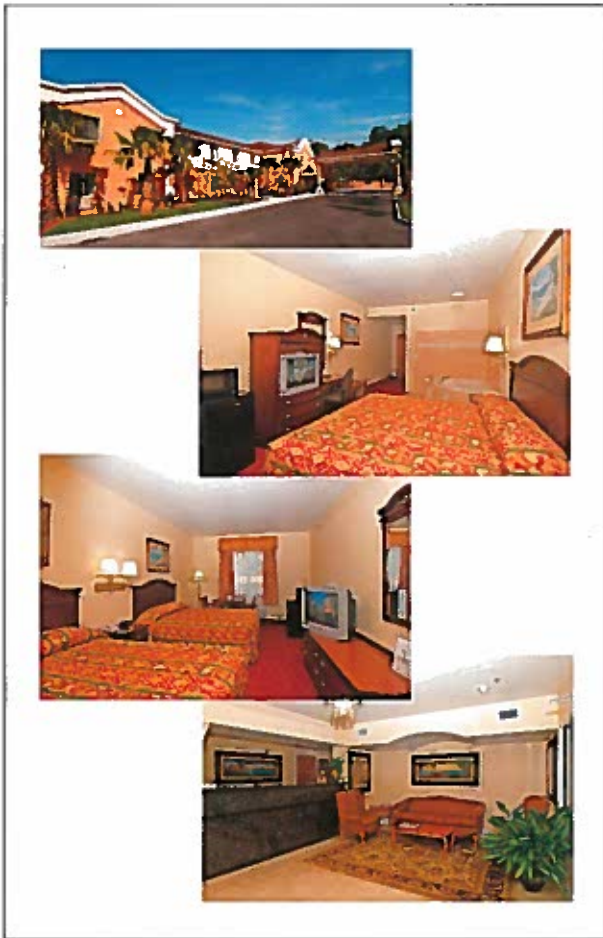

THE WORLD'S LARGEST
HOTEL CHAIN®

EDGEWATER FLORIDA

Best Western Edgewater Inn

Each Best Western hotel is independently owned and operated

Accommodations & Amenities

- Complimentary Continental Breakfast
- Outdoor Pool
- Coffee/Tea Maker
- 24-Hour Front Desk
- Elevator, Wheelchair Accessible
- Free High-speed Internet Access
- Fax Machine available in Office
- Cable Satellite Television
- Microwave, Refrigerator, Iron & Ironing Board
- Dataport & Voicemail
- Free Local Calls under 30 Minutes