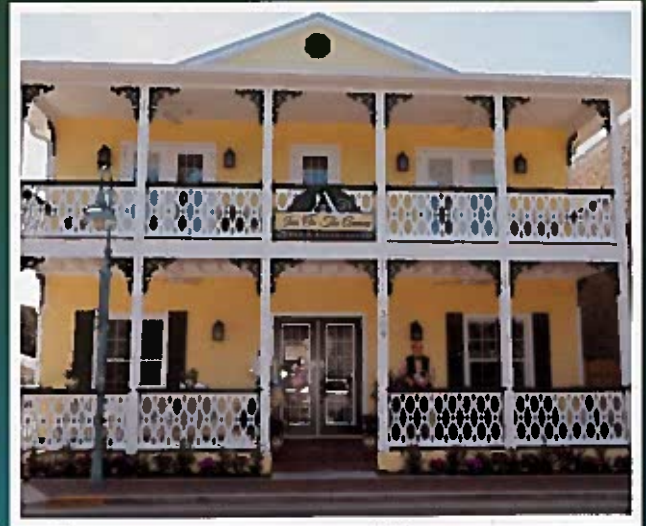

Inn On The Avenue

For rates, reservations or information, call
386-693-4808 or 386-295-3120

Visit us on the web:

www.InnOnTheAve.com

Special Offer:

Inn On The Avenue

BED & BREAKFAST

*The only Beachside Bed & Breakfast in
New Smyrna Beach, Florida.
Located directly on Flagler Avenue.*